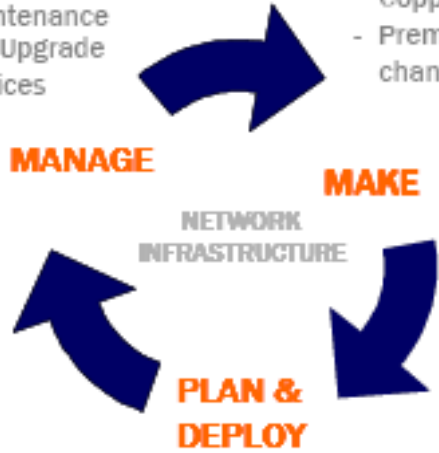

Aurangabad
 Bangkok
 Beijing
 Boston
 Johannesburg
 London
 Moscow
 Mumbai
 New Delhi
 Pune
 Shanghai

Sterlite's Telecom Solutions

- QOS optimization & management services
- Maintenance and Upgrade services
- Optical Fiber
- Fiber Optic Cables
- Outside Plant Copper Cables
- Premise wiring channel solutions

- Inventory management
- Network Assessment, Design and Planning services
- Network rollout – equipment and software integration services

The Sterlite Advantage

- In-house domain expertise to provide end-to-end solution.
- Flexible engagement model:
 - Turnkey
 - Complementing customer's in-house experts
 - Complementing third-party consulting service provider
- High time-to-market to cost ratio